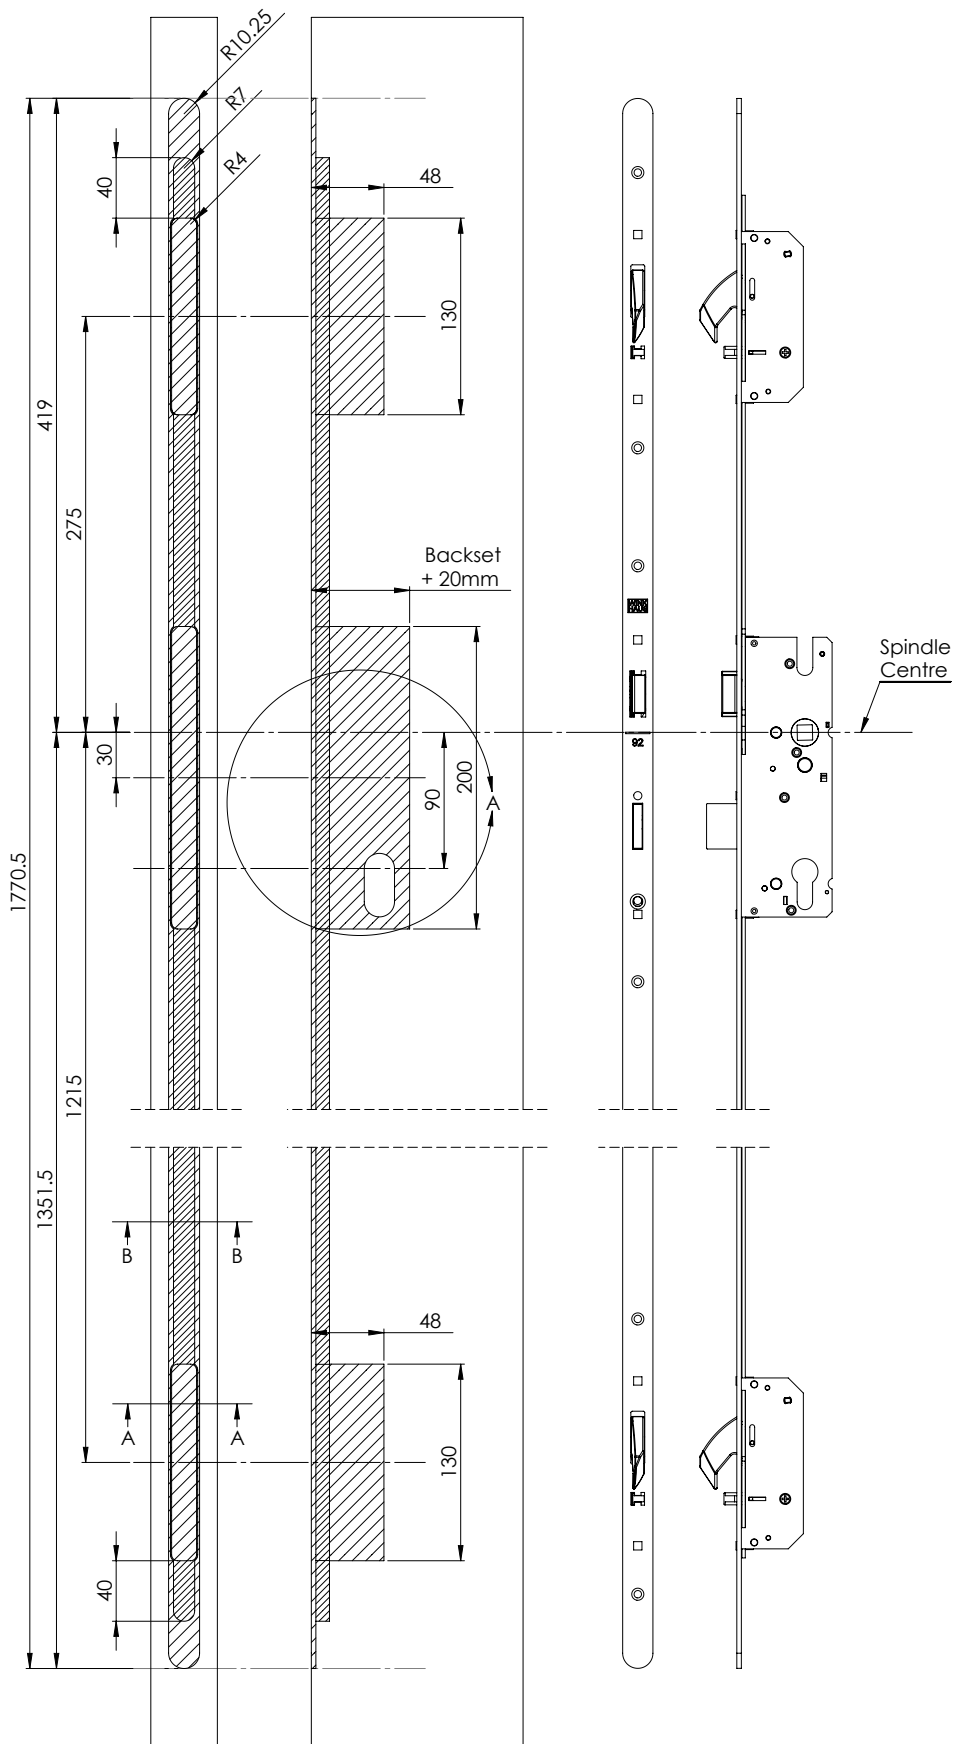

DETAIL A
SCALE 1 : 2

SECTION A-A
SCALE 1 : 2

SECTION B-B
SCALE 1 : 2

Materials:	
Finish:	
Drawn: CH	Date: 16/09/2013
Used On:	

Unless Otherwise Stated		
Dimensions in mm.		
Scale: 1:5		
Unspecified Tolerances:		
> 0	- 30	TOL +/- 0.1
> 30	- 120	TOL +/- 0.15
> 120	- 315	TOL +/- 0.2
> 315	- 1000	TOL +/- 0.3
> 1000	- 2000	TOL +/- 0.5