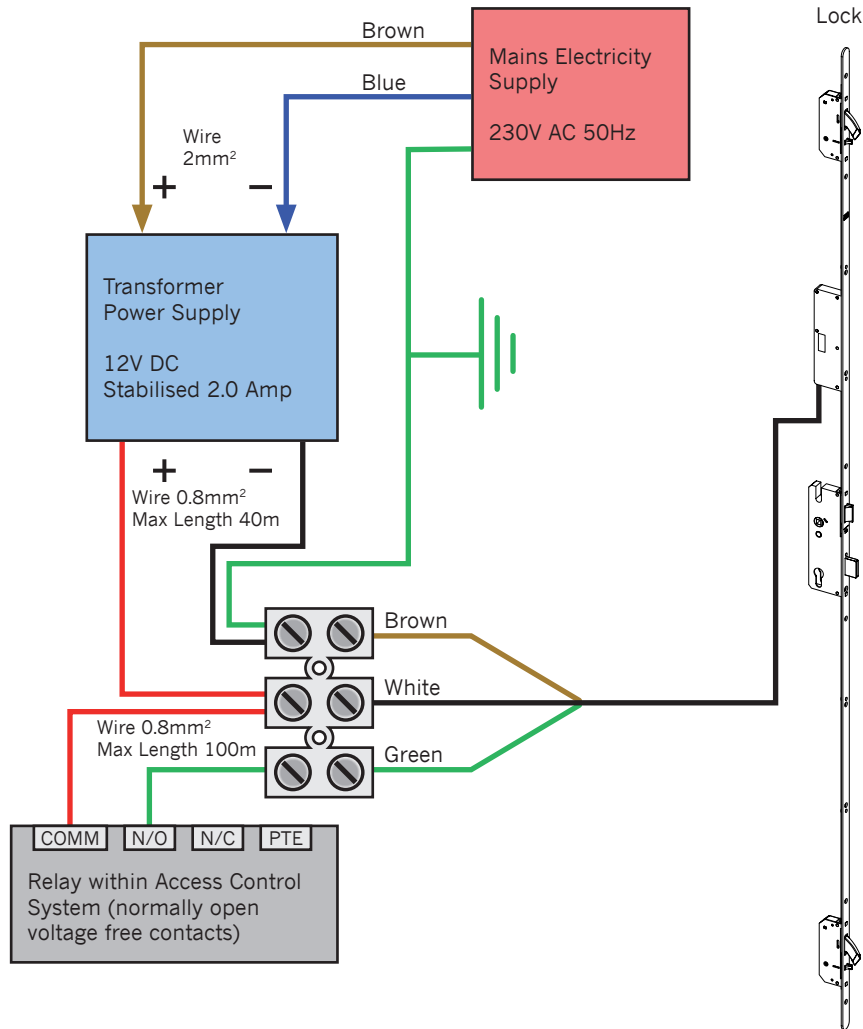

blueMatic AV2-E

Wiring Options

Winkhaus UK Ltd

2950 Kettering Parkway, Kettering,
Northants NN15 6XZ
Tel: +44 (0)1536 316000
Fax: +44 (0)1536 416516

www.winkhaus.co.uk
email: enquiries@winkhaus.co.uk

AV2-E Entrance Door Lock Wiring diagram for Access Control

AV2-E Entrance Door Lock Wiring diagram for Push Switch