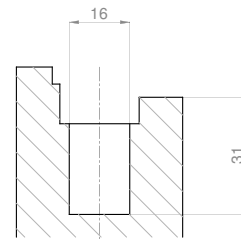

# FAB U26-BN13-62 MV2 Routing Details for 44mm Composite door with Aluminium Edge Strip

SLAVE (LH Shown)

MASTER (LH Shown)

Section A-A

Section B-B

Section C-C