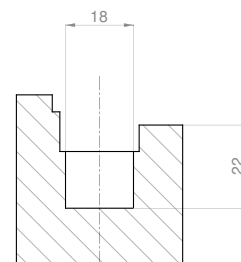

# FAB U26-BN13-62 MV2 Routing Details for 44mm Composite door with Aluminium Edge Strip

SLAVE (LH Shown)

MASTER (LH Shown)

Section A-A

Section B-B

Section C-C