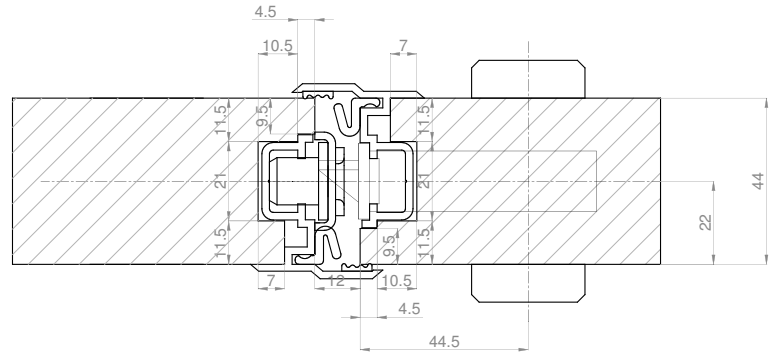

# FAB U26-BN13-62 MV2 Routing Details for 44mm Composite door with Aluminium Edge Strip

SLAVE (LH Shown)

MASTER (LH Shown)

Section A-A

Section B-B

Section C-C