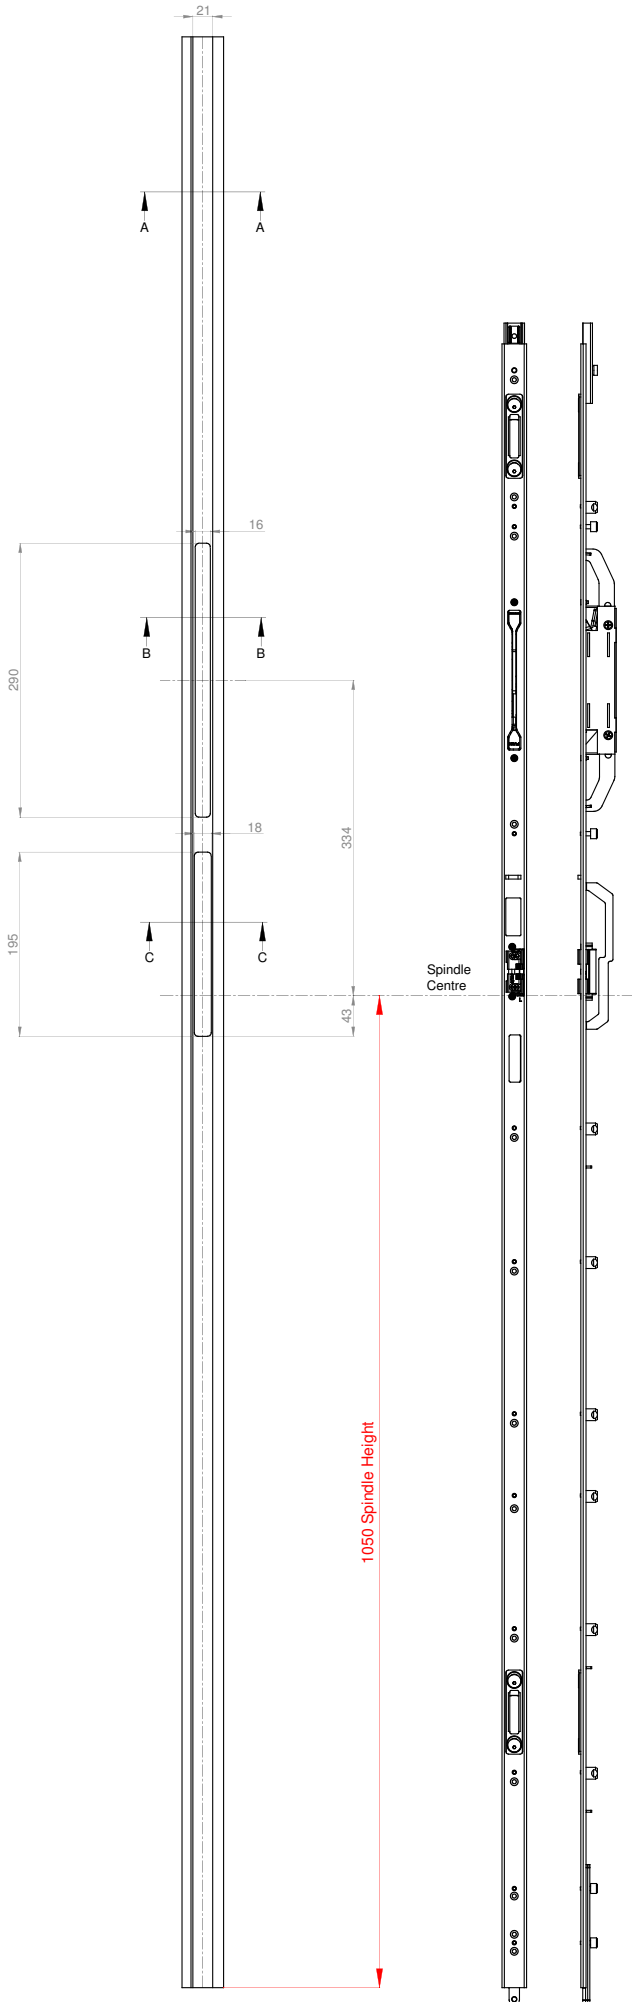

# FAB U26-BN13-62 MV2 Routing Details for 44mm Composite door with Aluminium Edge Strip

SLAVE (LH Shown)

MASTER (LH Shown)

Section A-A

Section B-B

Section C-C