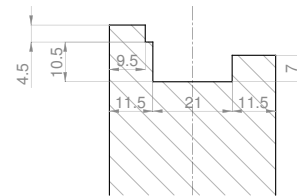

# FAB U26-BN13-62 MV2 Routing Details for 44mm Composite door with Aluminium Edge Strip

SLAVE (LH Shown)

MASTER (LH Shown)

Section A-A

Section B-B

Section C-C