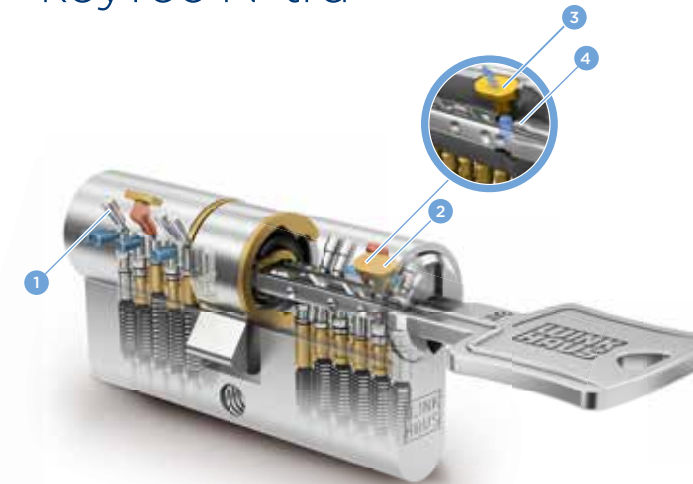

Convenience with a unique advantage

keyTec N-tra impresses with its standard anti-drilling and picking protection, as well as its individual security card. Additional keys can only be ordered with this card. keyTec N-tra+ is the perfect solution for anyone looking for an even higher level of protection. Thanks to the additional Winkhaus AZE protection, keyTec N-tra+ has an additional query element.

keyTec N-tra

- 1 Lateral pin for side locking level
- 2 Profile check pin
- 3 Rib profile
- 4 Ergonomic key head
- 5 Elongated shoulder of the key
- 6 6 pin tumblers

N-tra advantages

- + 6 spring-mounted solid pin tumblers and up to 8 radial pins on 2 locking levels
- + Resistant to drilling and picking thanks to special pins
- + Protection against manipulation with catch pin function
- + 13.5 mm shoulder of the key for modern security fittings
- + Manufactured in compliance with DIN 18252 and DIN/EN 1303
- + Patent-protected

keyTec N-tra+

- 1 Lateral pin for top locking level
- 2 Query element
- 3 AZE protection
- 4 Additional element in the key

N-tra+ added advantages

- + 6 spring-mounted solid tumblers and up to 14 radial pins on 3 locking levels
- + Technical copy protection
- + Optimum security with additional AZE Protection query element
- + Improved locking security thanks to a large number of tumblers and different locking levels