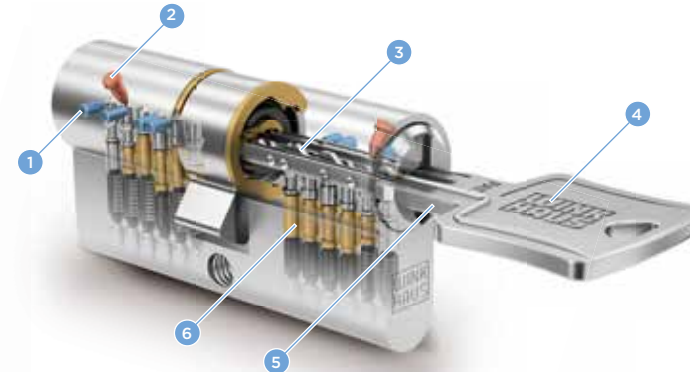

Combines security and convenience

Security can be this versatile

Now you only need one key for all your doors: Demanding locking technology is made flexible with the keyTec N-tra/N-tra+ system thanks to the symmetric key geometry, and key insertion is child's play thanks to the reversible key. Once you start using the system, it will win you over in day-to-day use. Winkhaus offers the very best quality at a fair price and the guarantee of environmentally-compatible production in our plants in Germany.

Convenience with a unique advantage

keyTec N-tra impresses with its standard anti-drilling and picking protection, as well as its individual security card. Additional keys can only be ordered with this card. keyTec N-tra+ is the perfect solution for anyone looking for an even higher level of protection. Thanks to the additional Winkhaus AZE protection, keyTec N-tra+ has an additional query element.

keyTec N-tra

- 1 Lateral pin for side locking level
- 2 Profile check pin
- 3 Rib profile
- 4 Ergonomic key head
- 5 Elongated shoulder of the key
- 6 6 pin tumblers

N-tra advantages

- + 6 spring-mounted solid pin tumblers and up to 8 radial pins on 2 locking levels
- + Resistant to drilling and picking thanks to special pins
- + Protection against manipulation with catch pin function
- + 13.5 mm shoulder of the key for modern security fittings
- + Manufactured in compliance with DIN 18252 and DIN/EN 1303
- + Patent-protected

keyTec N-tra+

- 1 Lateral pin for top locking level
- 2 Query element
- 3 AZE protection
- 4 Additional element in the key

N-tra+ added advantages

- + 6 spring-mounted solid tumblers and up to 14 radial pins on 3 locking levels
- + Technical copy protection
- + Optimum security with additional AZE Protection query element
- + Improved locking security thanks to a large number of tumblers and different locking levels